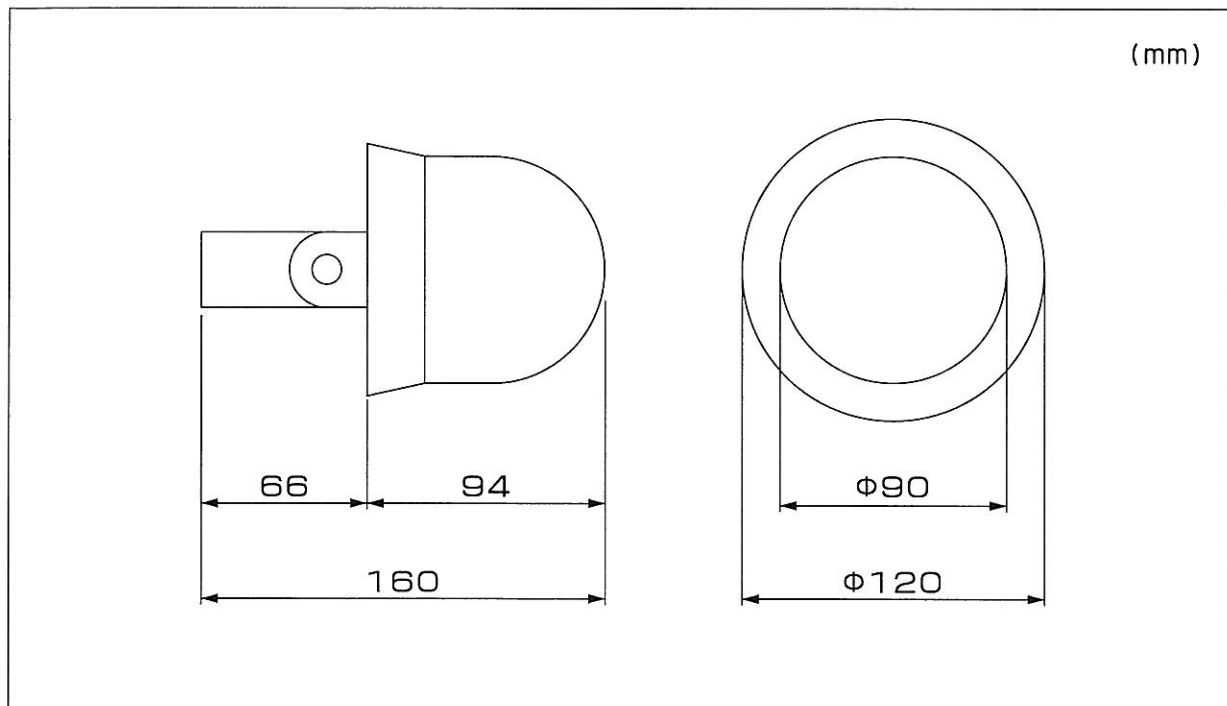

■ Dimensions

■ Specifications

Type	DL1
System	Special high-brightness LED
Protection	Waterproof (Moisture-proof type)
Size	120 (Dia.) × 160 (H) (Main part 94) mm
Weight	300g
Power	AC220/240 2W

⚠ Safety precautions • Prior to use, please make sure to read the "Precautions for use"